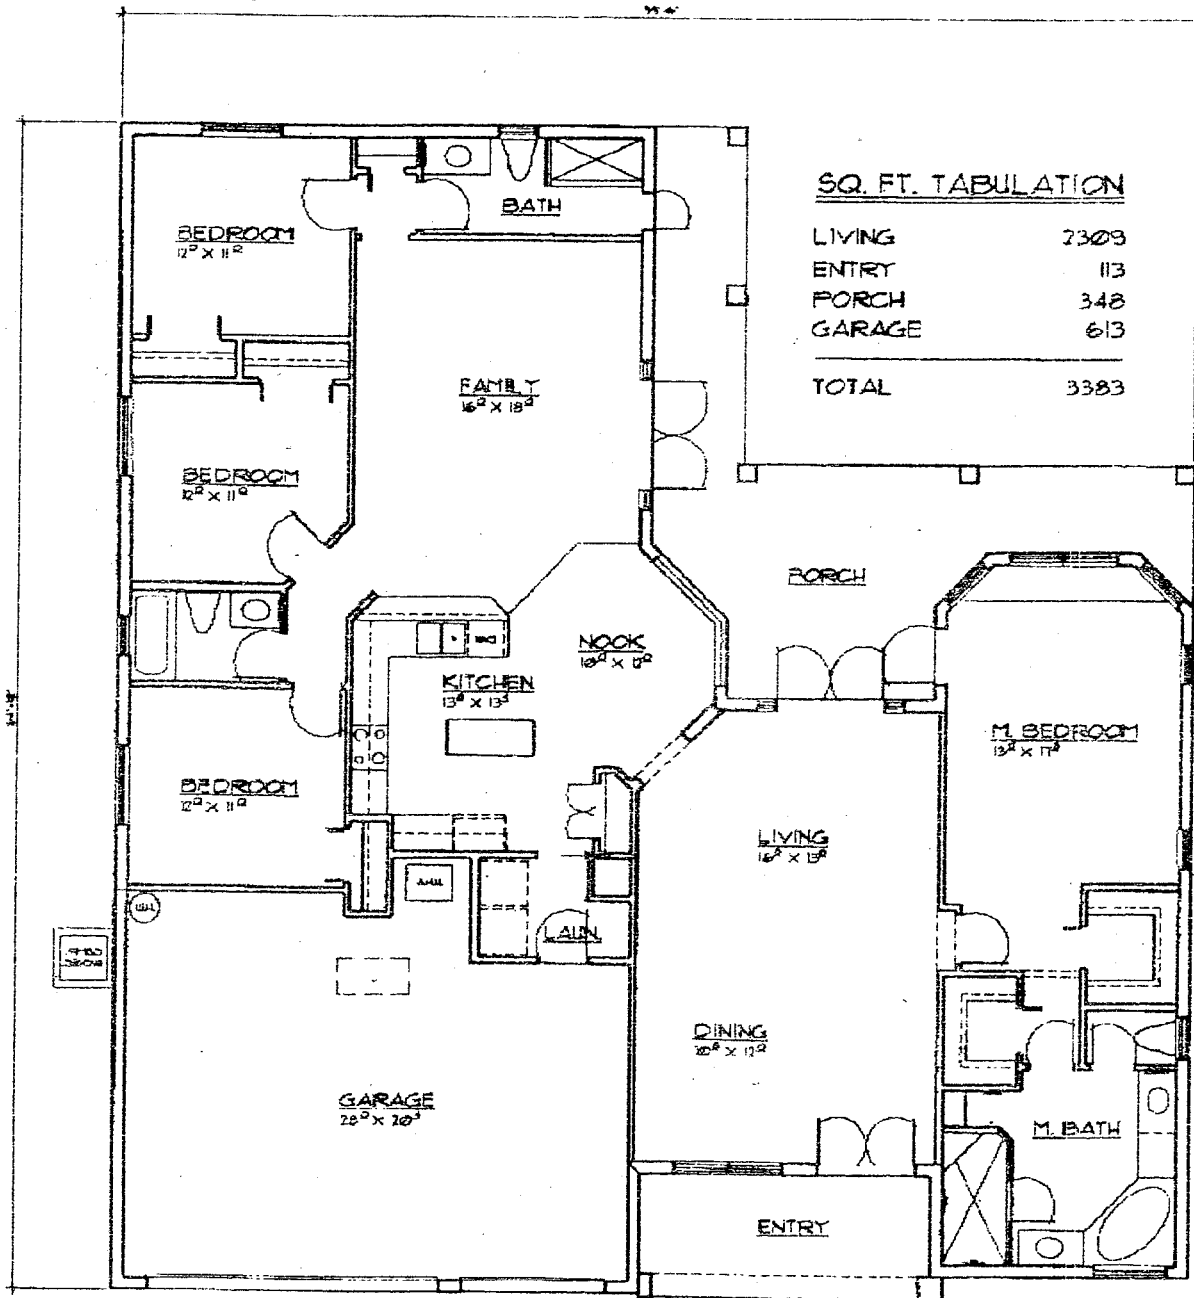

1
PLAN NO. 021020005
THE SERVICE GROUP INC.
5010 JEFFERSON AVE. SUITE 100
MEMPHIS, TN 38119

FRONT ELEVATION

BRADBURY
2309

SQ. FT. TABULATION

LIVING	2309
ENTRY	113
PORCH	348
GARAGE	613
TOTAL	3383

FLOOR PLAN