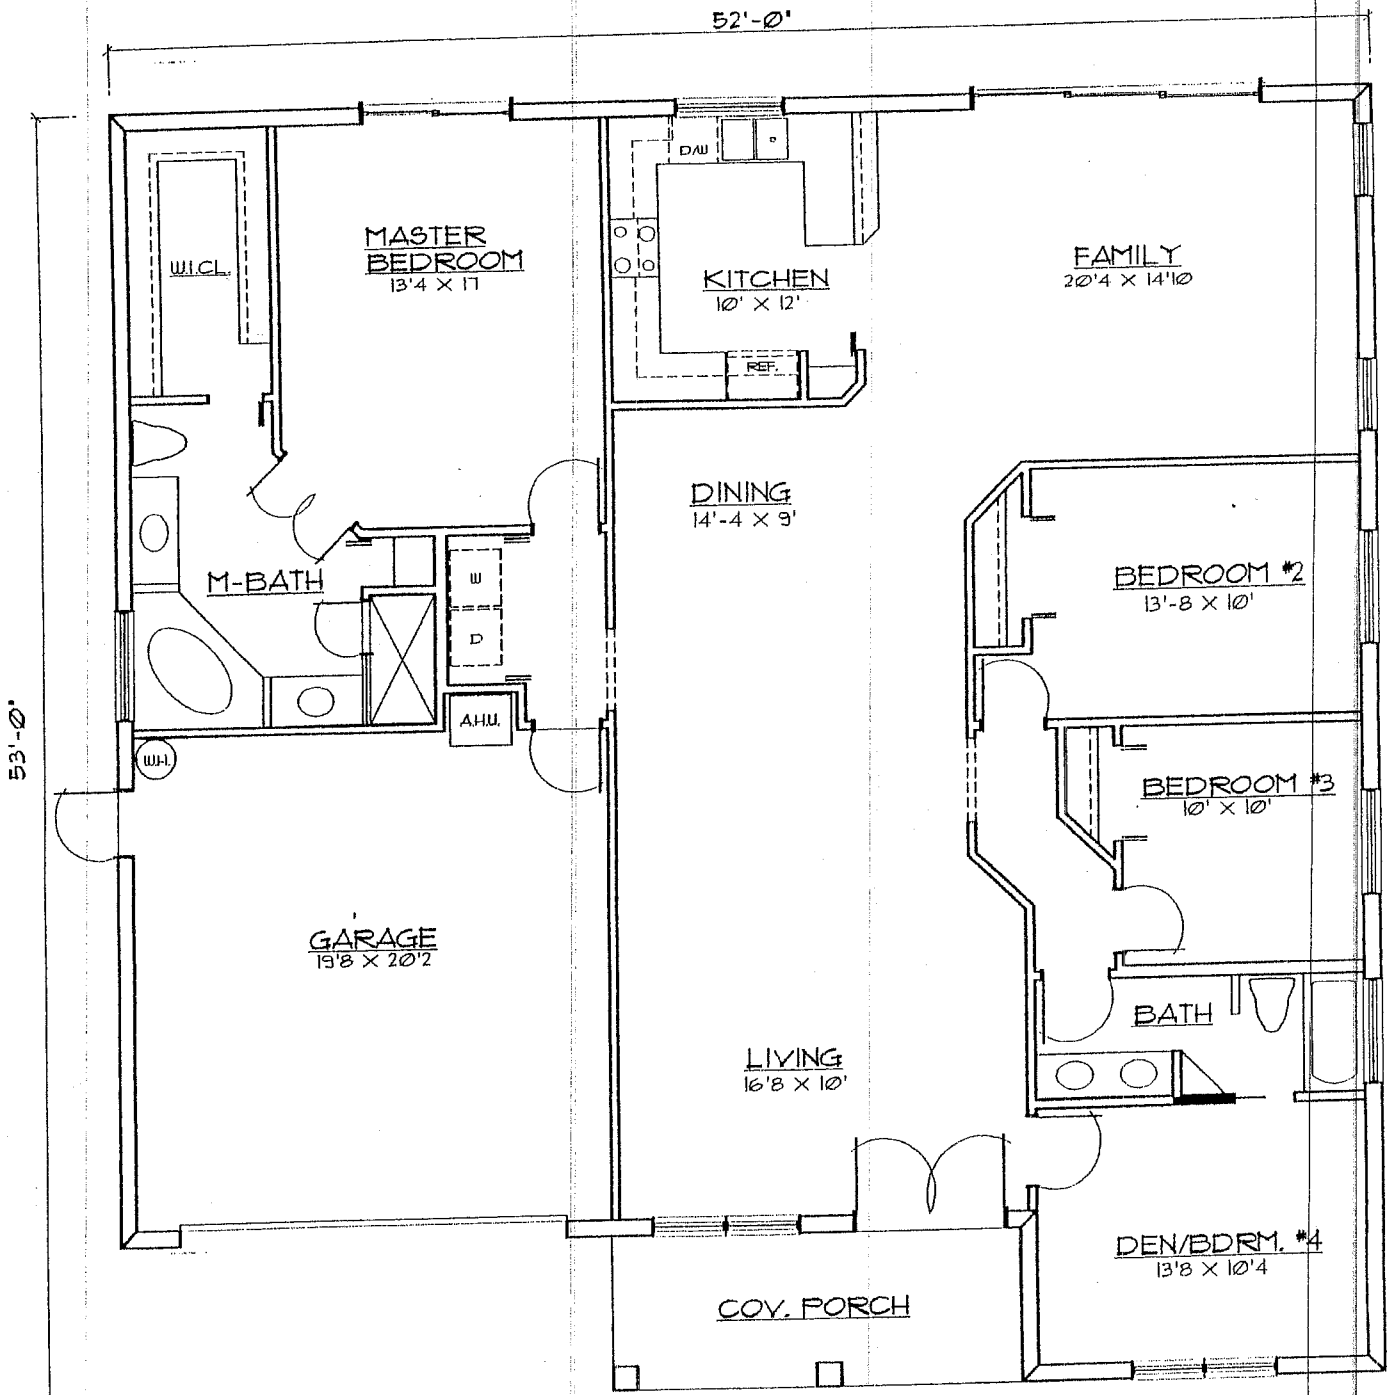

# The Cambridge

2094

**C**HELSEA  
HOMES

# FLOOR PLAN

SCALE: 1/8" = 1'-0"

SQ. FT. TABULATION	
LIVING	2,094
GARAGE	423
PORCH	105
<b>TOTAL</b>	<b>2,622</b>