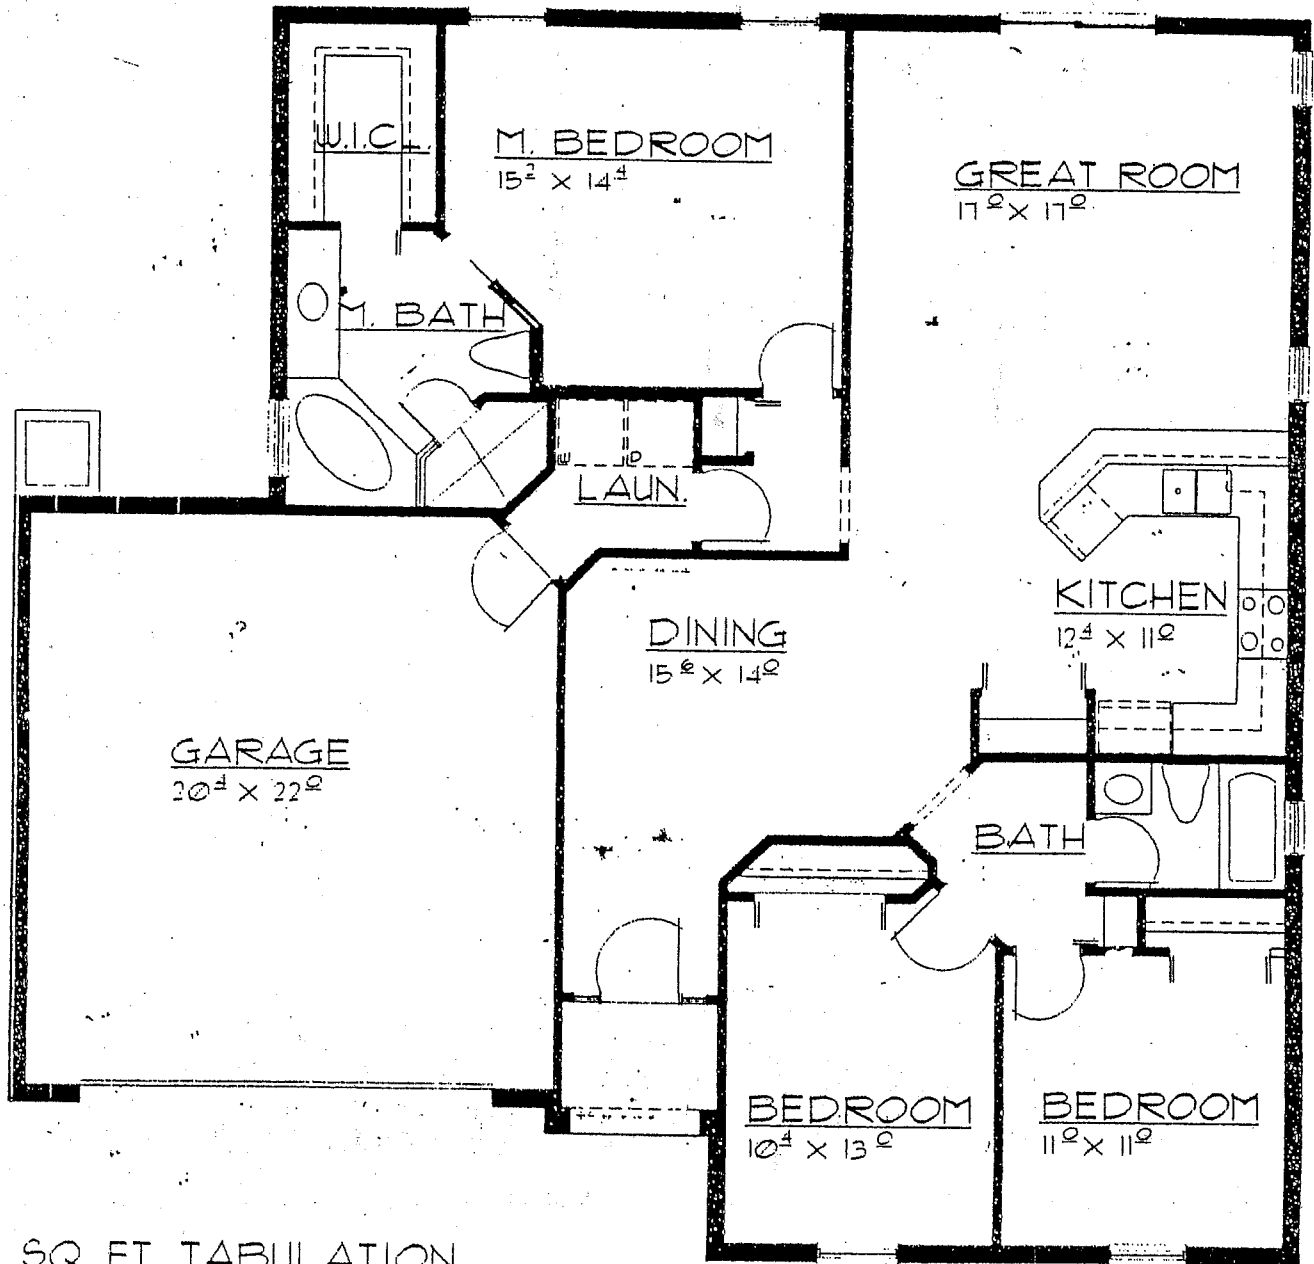

The Essex II

1572

SQ. FT. TABULATION

LIVING	1572
ENTRY	27
GARAGE	487
TOTAL	2086