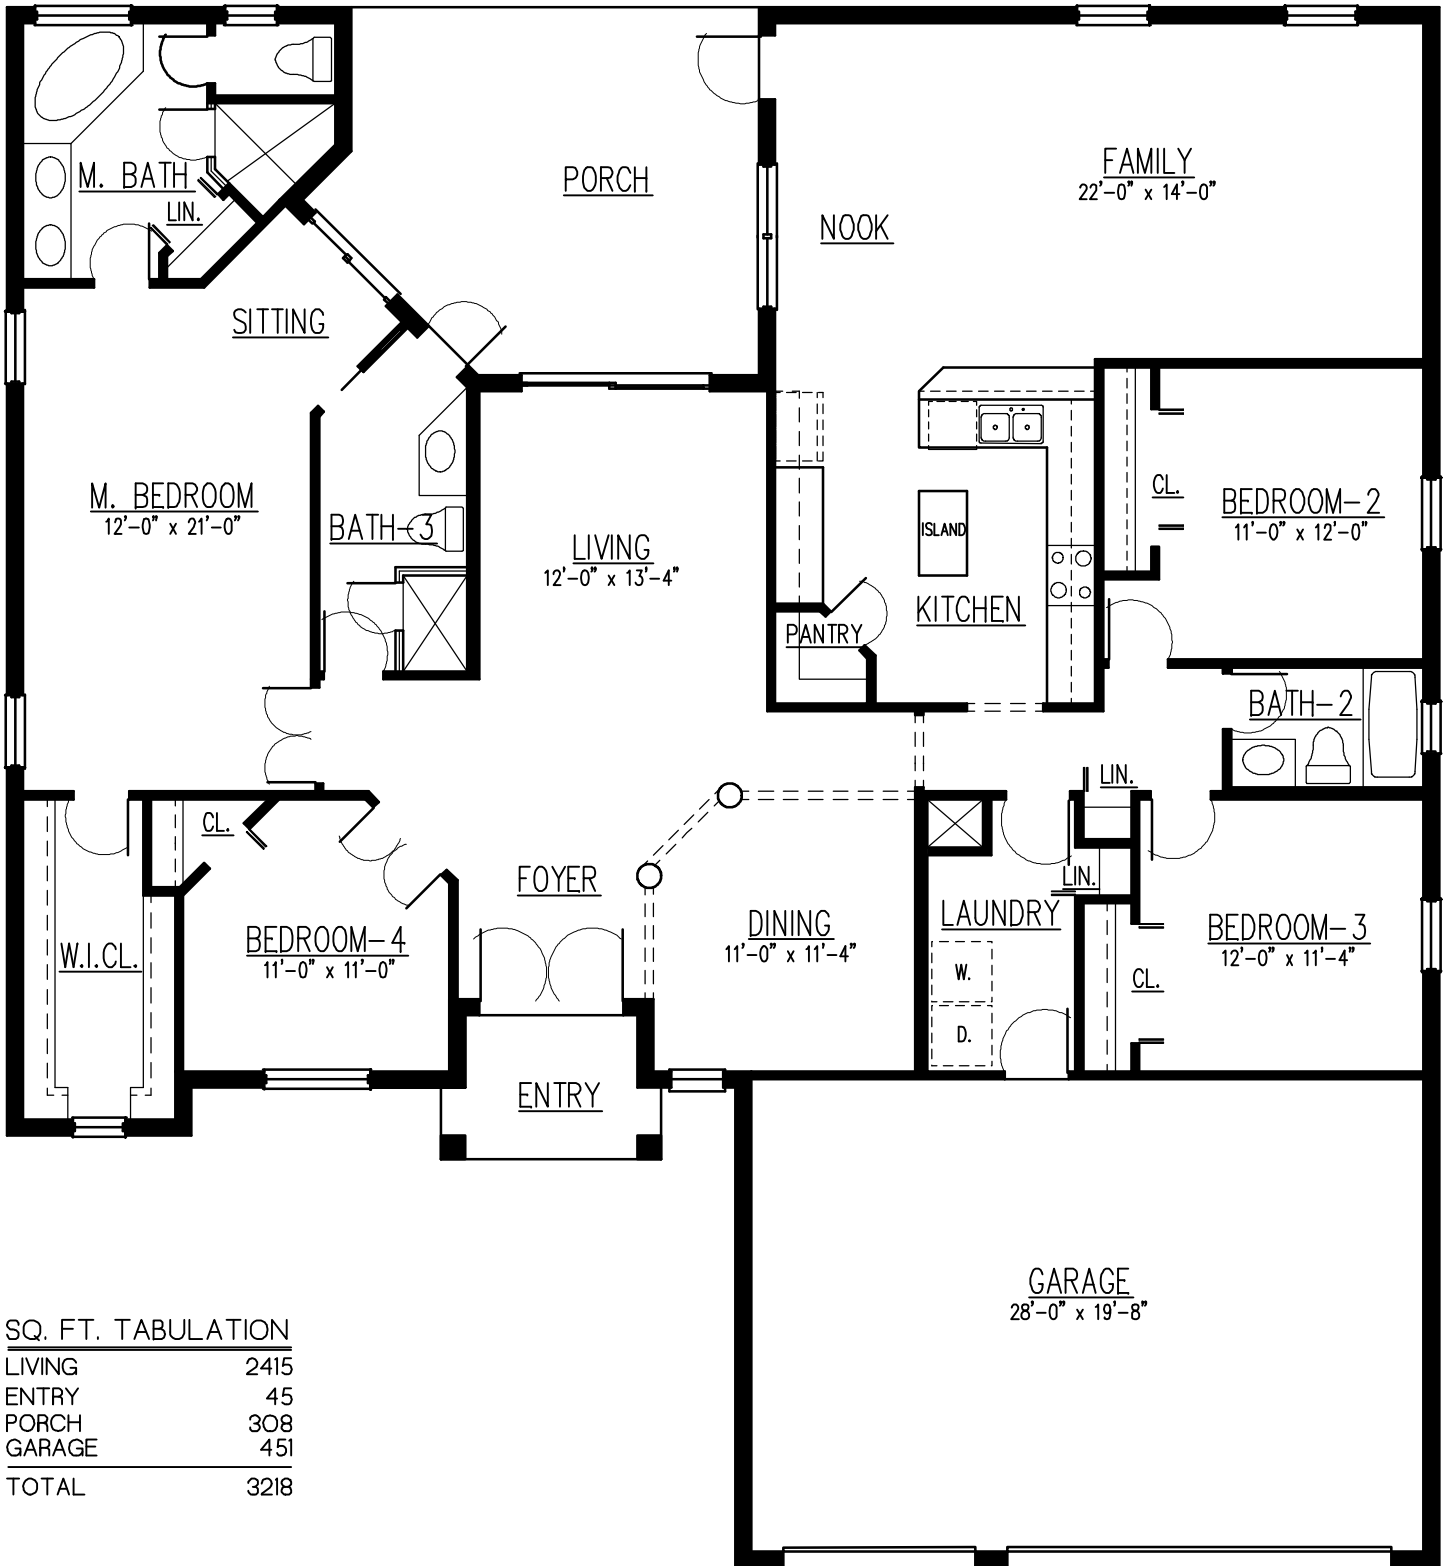

CHELSEA PARK

MODEL 2415

by: CHELSEA HOMES

CHELSEA PARK

MODEL 2415

SQ. FT. TABULATION	
LIVING	2415
ENTRY	45
PORCH	308
GARAGE	451
TOTAL	3218

CHELSEA PARK

MODEL 2415

OPTIONAL DINING ROOM
W/ 3-0 WINDOW