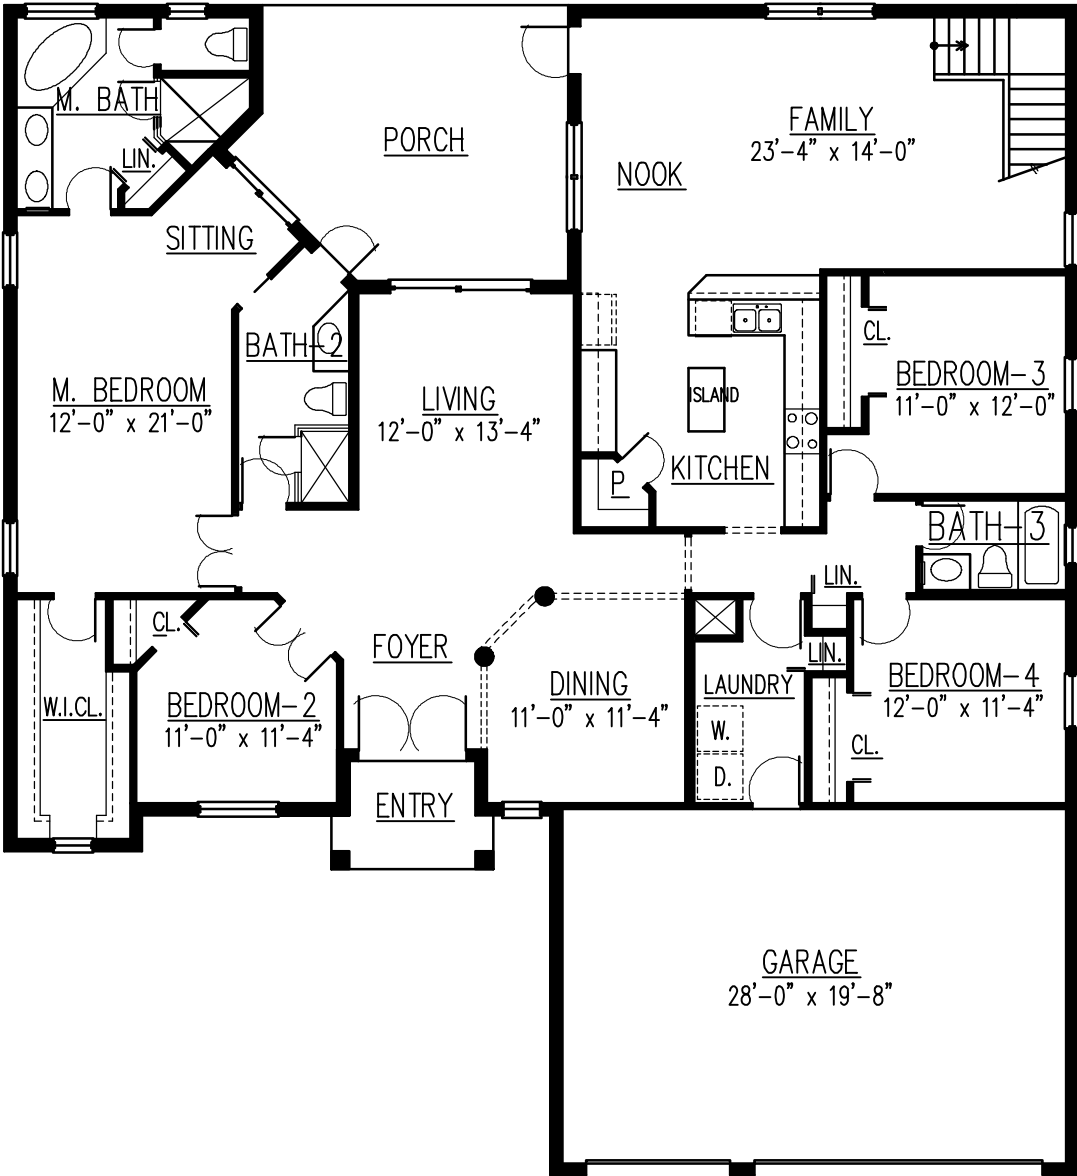

CHELSEA PARK

MODEL 3335

by: CHELSEA HOMES

CHELSEA PARK

MODEL 3335

SQUARE FOOT TABULATION

| | |
|----------------------|------|
| FIRST FLOOR LIVING | 2387 |
| SECOND FLOOR LIVING | 968 |
| TOTAL LIVING AREA | 3355 |
| GARAGE | 447 |
| PORCH | 286 |
| ENTRY | 48 |
| TOTAL SQUARE FOOTAGE | 4136 |